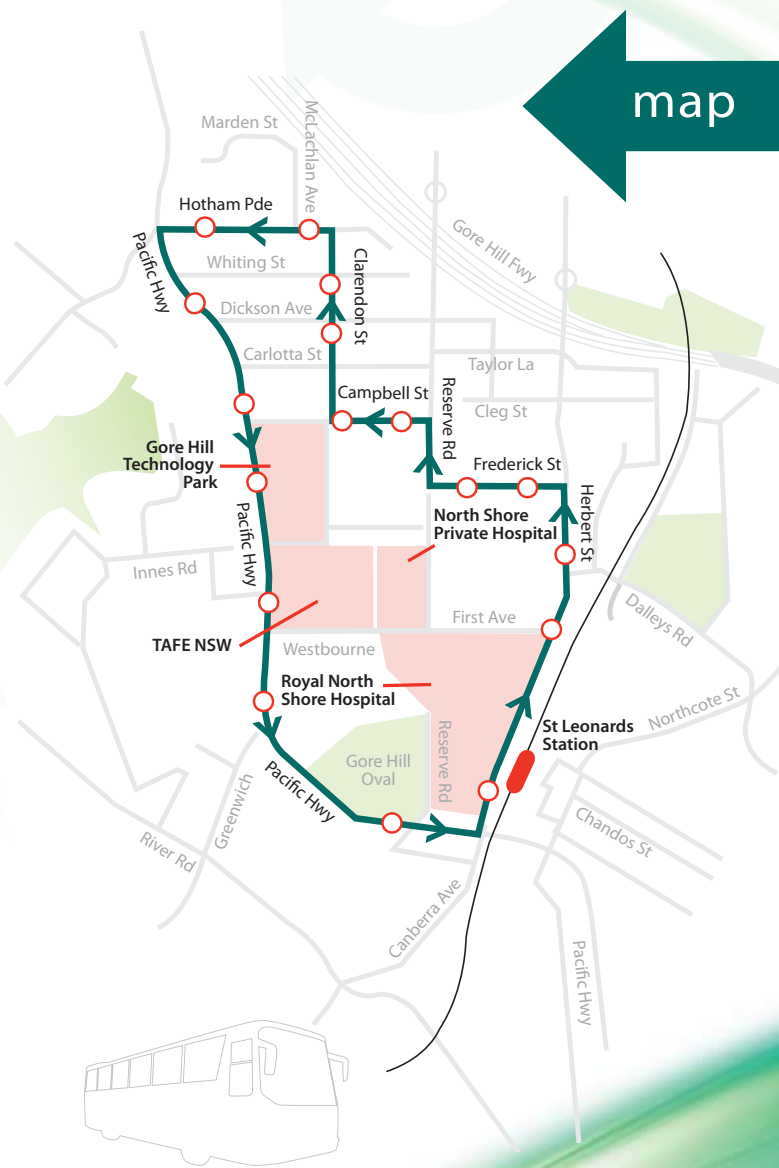

artarmon LOOP

For more information on the
Artarmon Loop please contact
Willoughby City Council
on 9777 1000.

This service is brought to you by:

as part of the
e.restore program.

Willoughby City Council
31 Victor Street
Chatswood NSW 2067
PO Box 57
Chatswood NSW 2057
www.willoughby.nsw.gov.au

artarmon LOOP

bus timetable

Free Shuttle Service

artarmon LOOP

The Artarmon Loop is a free shuttle service travelling on a loop from St Leonards station through the Artarmon industrial area.

Jump on the bus at any of the Artarmon Loop bus stops located on the map.

The Artarmon Loop runs every ten minutes during peak periods and every fifteen minutes during off peak periods from 6am to 6pm, Monday to Friday.

Bicycles can be stored in bike racks inside the bus.

Buses depart from St Leonards Station at the following times:

Last service departs St Leonards Station at 6pm.

○ Artarmon Loop bus stops